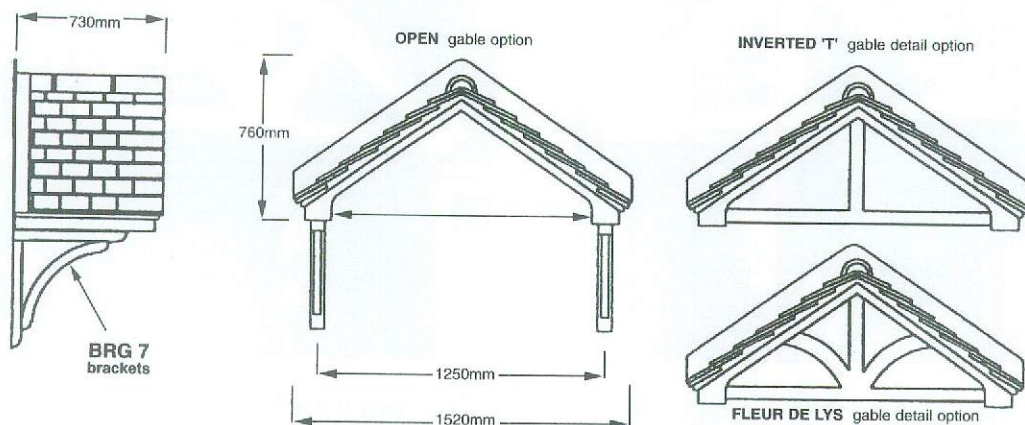

The Cheltenham 730 & 880 Door Canopies

Traditional canopy with clay tile design in a choice of terracotta or slate-grey finish. Fully detailed woodgrain soffit and fascia. *Includes GRP brackets.*

Cheltenham 730

Cheltenham 880

All canopies are supplied with fixing kit and instructions

- Beautiful Moulded Design
- Made in Strong Rigid Fibreglass
- Transforms & Protects any Doorway
- Available in Whitegrain & Woodgrain
- Fitted in Minutes
- Totally Maintenance Free
- Delivered Approx' 7-10 Days
- Fully Guaranteed