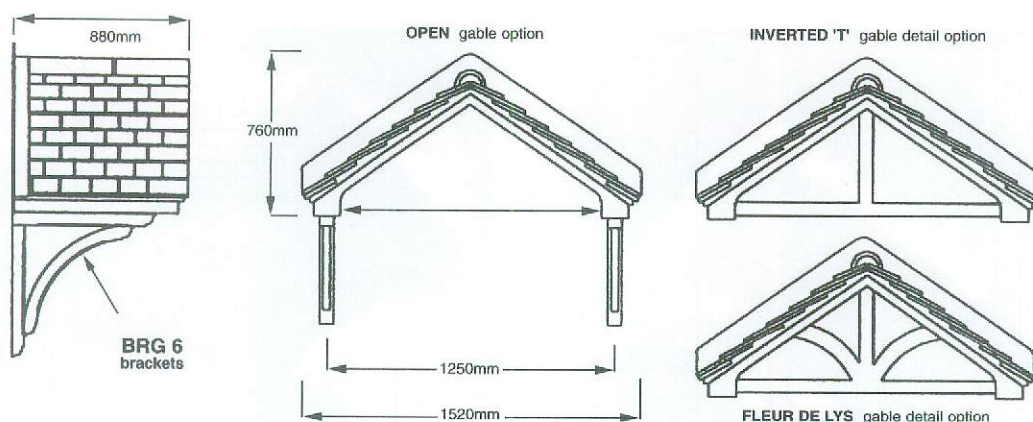

The Cheltenham 730 & 880 Door Canopies

Traditional canopy with clay tile design in a choice of terracotta or slate-grey finish. Fully detailed woodgrain soffit and fascia. *Includes GRP brackets.*

Cheltenham 730

Cheltenham 880

All canopies are supplied with fixing kit and instructions

- Beautiful Moulded Design
- Made in Strong Rigid Fibreglass
- Transforms & Protects any Doorway
- Available in Whitegrain & Woodgrain
- Fitted in Minutes
- Totally Maintenance Free
- Delivered Approx' 7-10 Days
- Fully Guaranteed