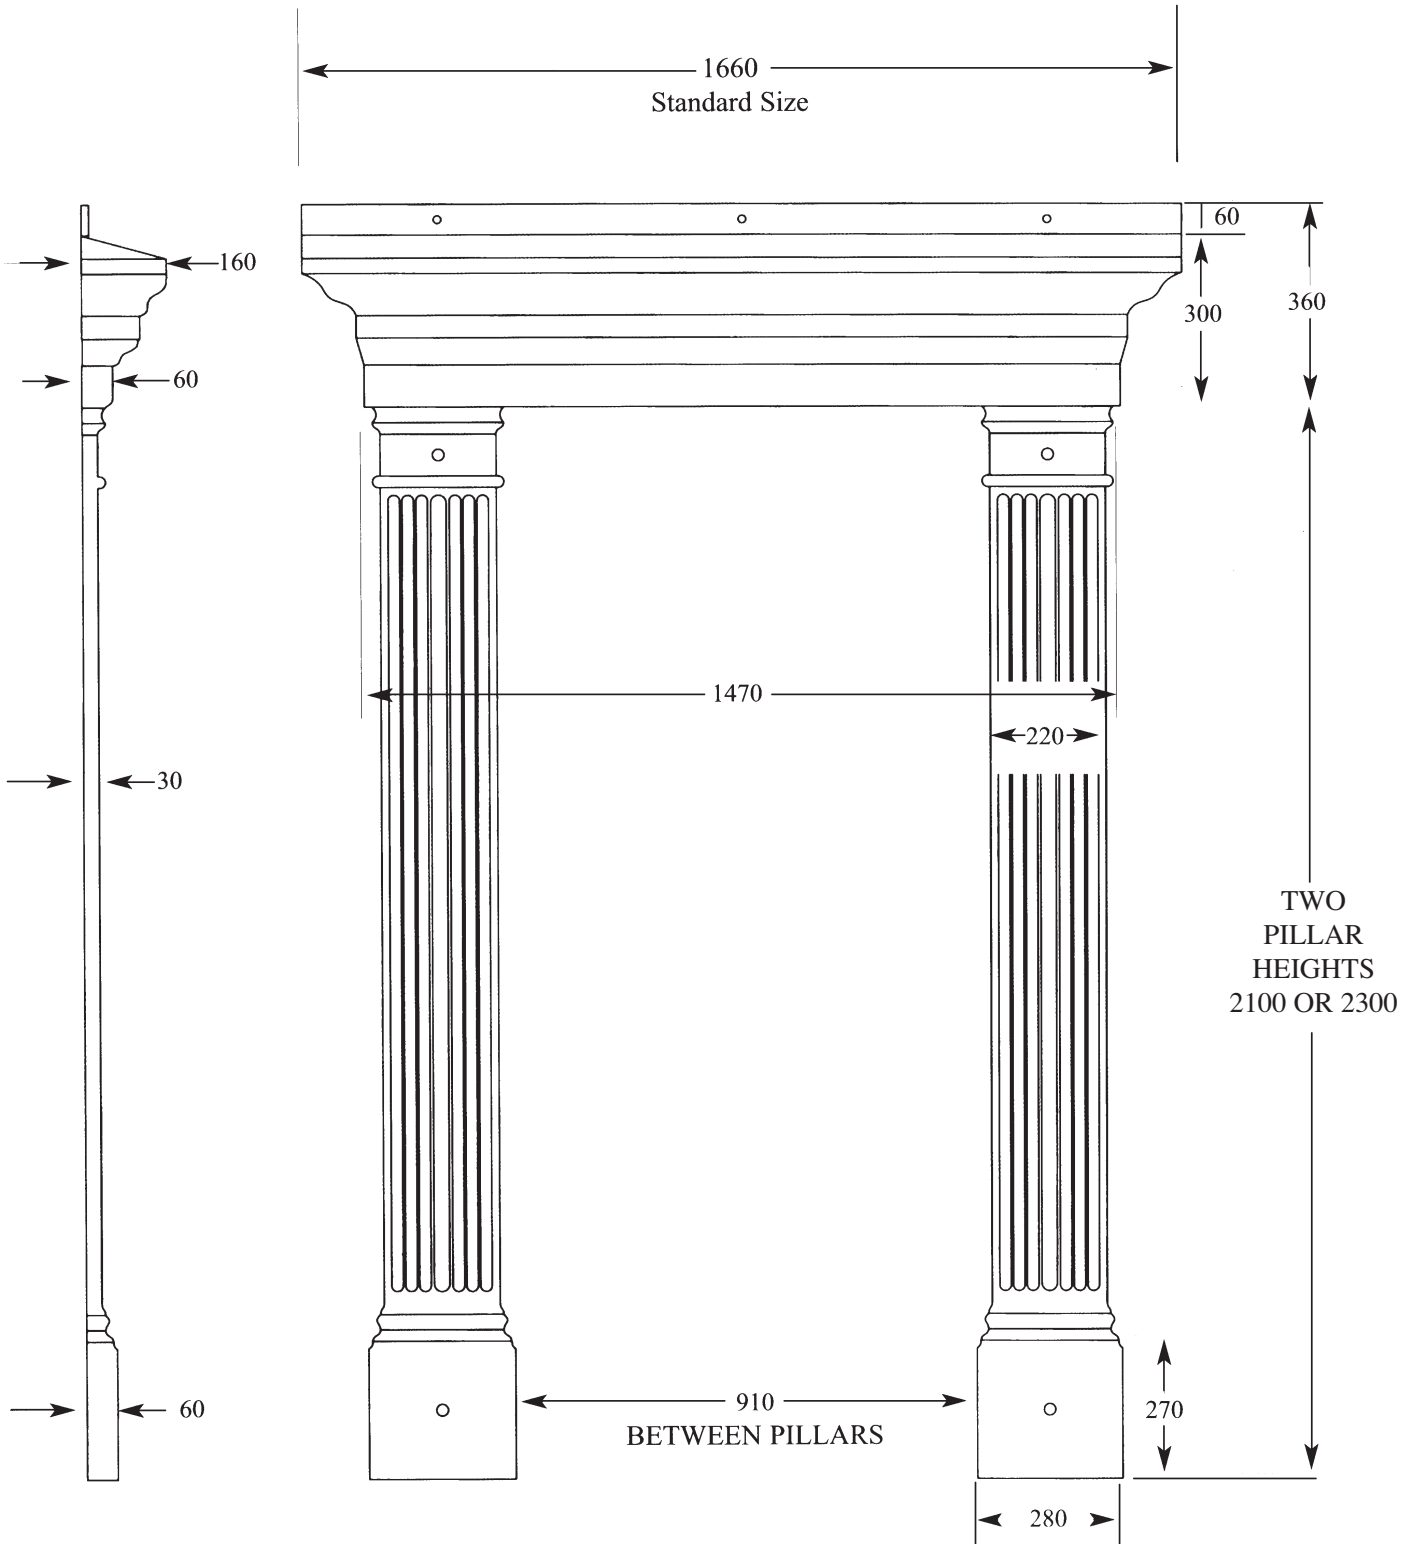

GEORGIAN DOOR SURROUND

*Georgian top available in any length up to a maximum of 3000mm in one piece.