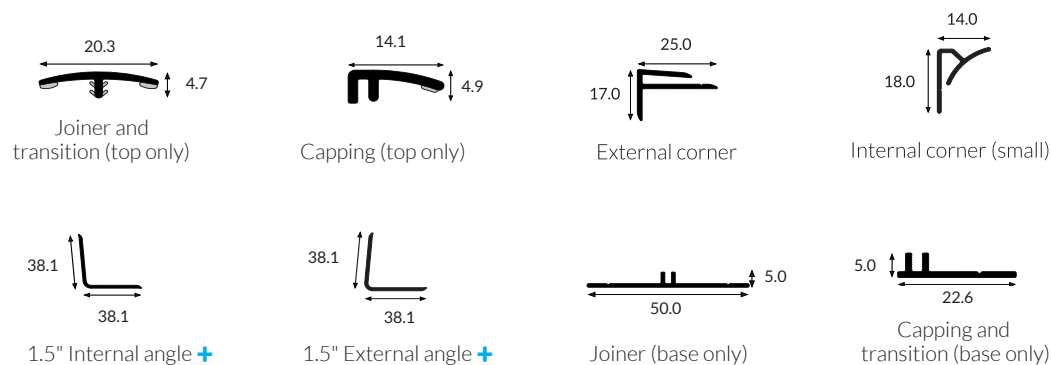

Please visit www.cladright.co.uk for profile sample requests.

Brilliant white

Lengths: 2440mm • 3050mm (Dimensions shown in mm)

* Availability: 2500mm • 3050mm

Satin range • Pastel colours Gloss range • Vibrant colours

Lengths: 2500mm • 3050mm (Dimensions shown in mm)

+ Availability: Selected colours only

Base only profiles: Only available in Brilliant white

Weld rod range • Satin range • Gloss range

Stock items: Brilliant white, pastel and vibrant colours • Standard round profiles

Diameter: 4mm • Coil: 50/80m