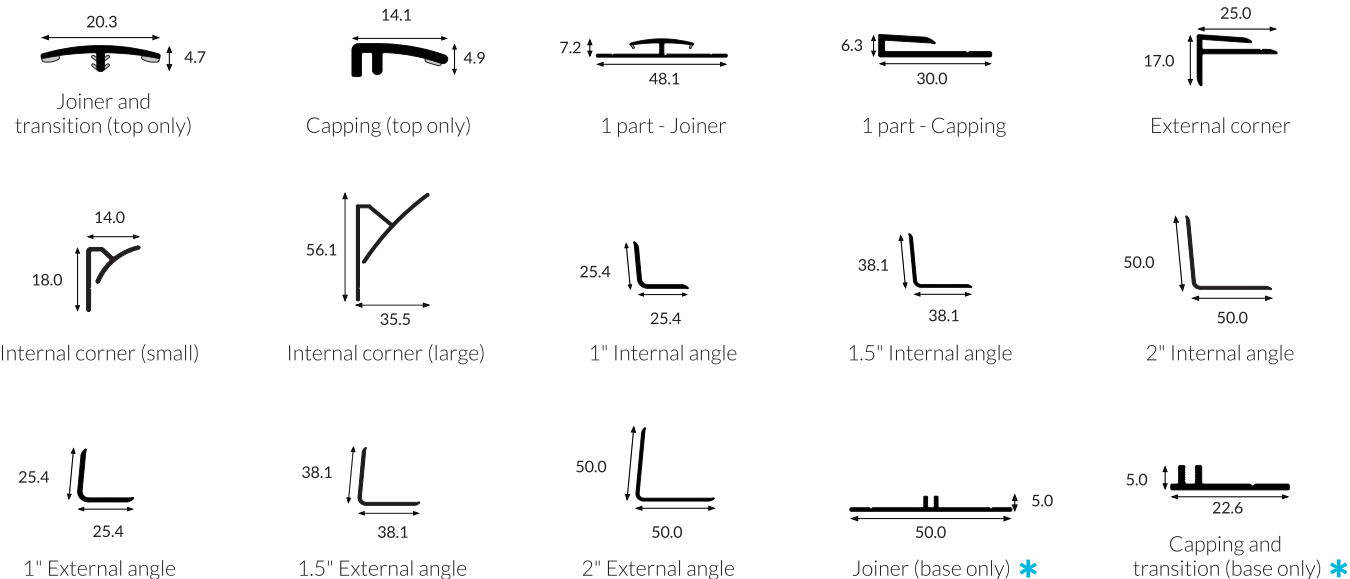

Colour match facility
Complete colour range

Quality, professional products

Offering a comprehensive range of profiles to support all fitting requirements. Providing a colour match facility to match the complete range of sheets and silicones available.

Please visit www.cladright.co.uk for profile sample requests.

Brilliant white

Lengths: 2440mm • 3050mm (Dimensions shown in mm)

* Availability: 2500mm • 3050mm

Satin range • Pastel colours Gloss range • Vibrant colours

Lengths: 2500mm • 3050mm (Dimensions shown in mm)

+ Availability: Selected colours only

Base only profiles: Only available in Brilliant white

Weld rod range • Satin range • Gloss range

Stock items: Brilliant white, pastel and vibrant colours • Standard round profiles

Diameter: 4mm • Coil: 50/80m