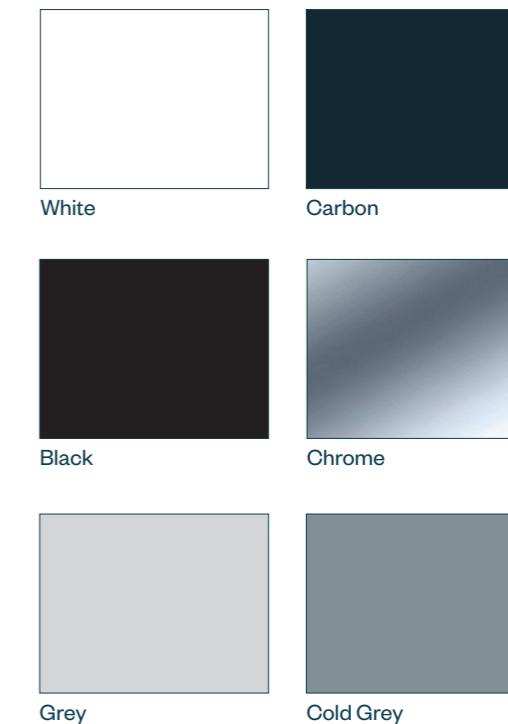

BLANCO

ALPINE WOOD

ALBA GREY

WHITE WOOD

ROMANO BEIGE

INARI GREY

### 10mm Shower Panels

Code	Product	Length	
LM0101T	WHITE END CAP	2400	
LM0201T	BLACK END CAP	2400	
LM0401T	CHROME END CAP	2400	

Code	Product	Length	
LM0102T	WHITE INT. CORNER	2400	
LM0202T	BLACK INT. CORNER	2400	
LM0402T	CHROME INT. CORNER	2400	

Code	Product	Length	
LM0103T	WHITE EXT. CORNER	2400	
LM0203T	BLACK EXT. CORNER	2400	
LM0403T	CHROME EXT. CORNER	2400	

### Colours