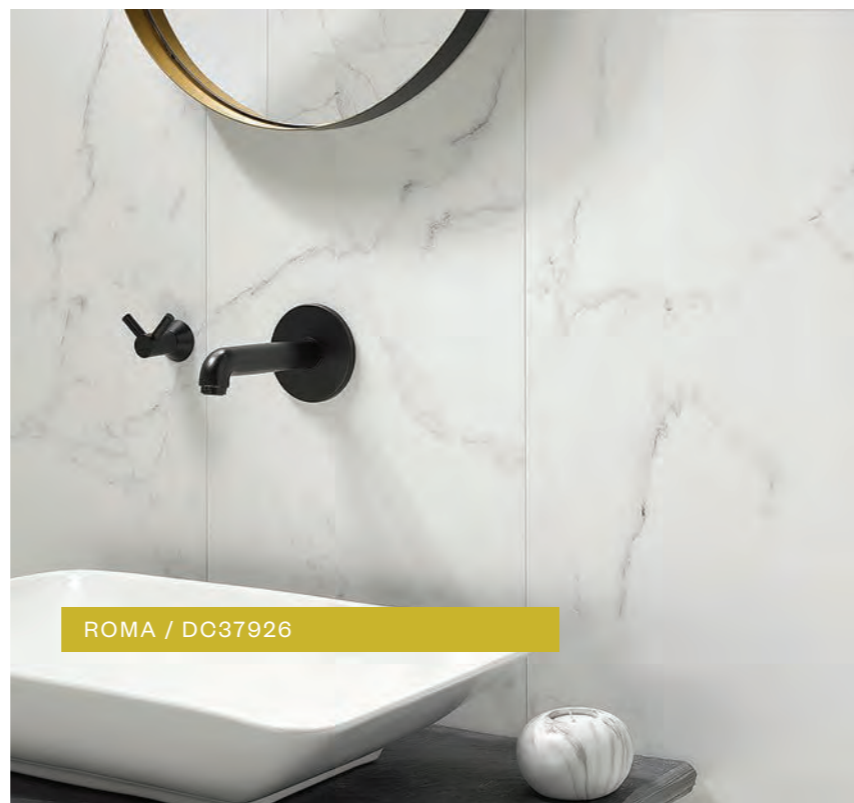

- Ultra-realistic designs
- Digitally printed
- Textured finishes
- Quick and easy to fit
- 100% waterproof
- Easy to clean

MOONSTONE LG / DC88C12

SUBWAY / DC60906

ROMA / DC37926

RUSTIC WOOD / DC86C71

BOMBAY / DC08D16