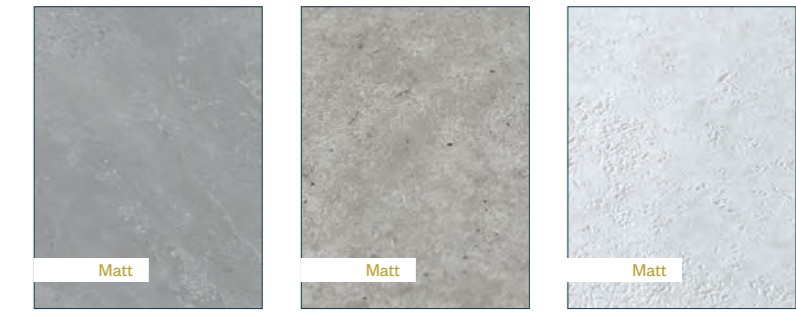

ROCCIA TILE / DCP3501

GREY CONCRETE / DC01D74

GREY CONCRETE / DC01D74

ROCCIA / DC01G26

ZX wall tile open v groove joint  
(Roccia Tile / Grey Concrete Tile – 300 x 600mm)

ZX wall panel tongue & groove flush fit joint  
(All colours – 600 x 2600mm)