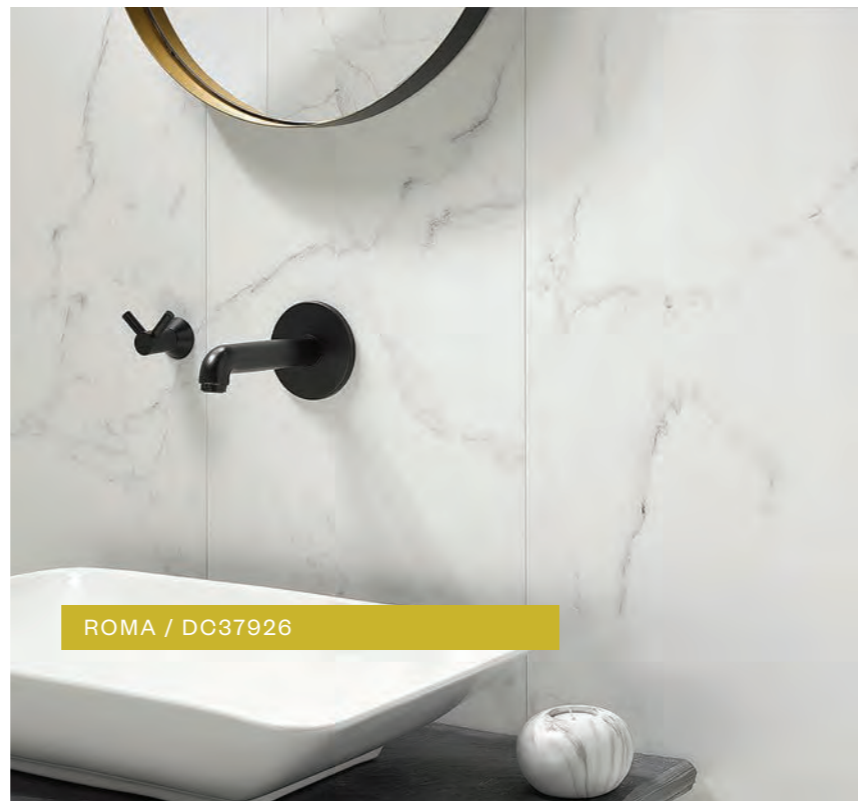

- Ultra-realistic designs
- Digitally printed
- Textured finishes
- Quick and easy to fit
- 100% waterproof
- Easy to clean

MOONSTONE LG / DC88C12

SUBWAY / DC60906

ROMA / DC37926

RUSTIC WOOD / DC86C71

BOMBAY / DC08D16