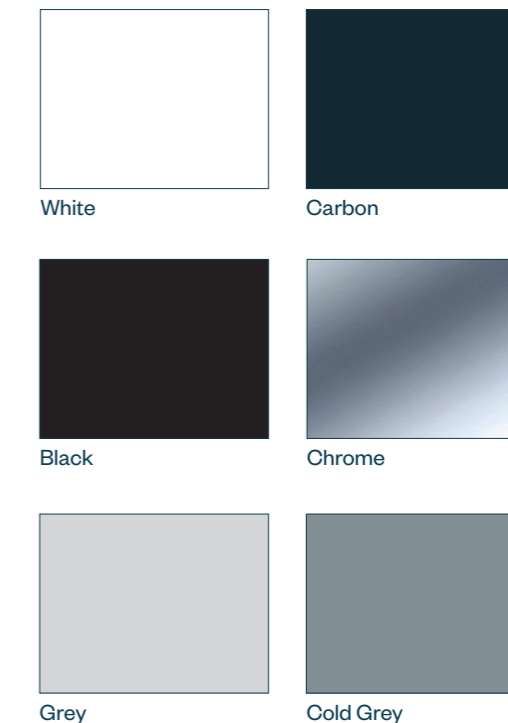

BLANCO

ALPINE WOOD

ALBA GREY

WHITE WOOD

ROMANO BEIGE

INARI GREY

### 10mm Shower Panels

Code	Product	Length	
LM0101T	WHITE END CAP	2400	
LM0201T	BLACK END CAP	2400	
LM0401T	CHROME END CAP	2400	

Code	Product	Length	
LM0102T	WHITE INT. CORNER	2400	
LM0202T	BLACK INT. CORNER	2400	
LM0402T	CHROME INT. CORNER	2400	

Code	Product	Length	
LM0103T	WHITE EXT. CORNER	2400	
LM0203T	BLACK EXT. CORNER	2400	
LM0403T	CHROME EXT. CORNER	2400	

### Colours