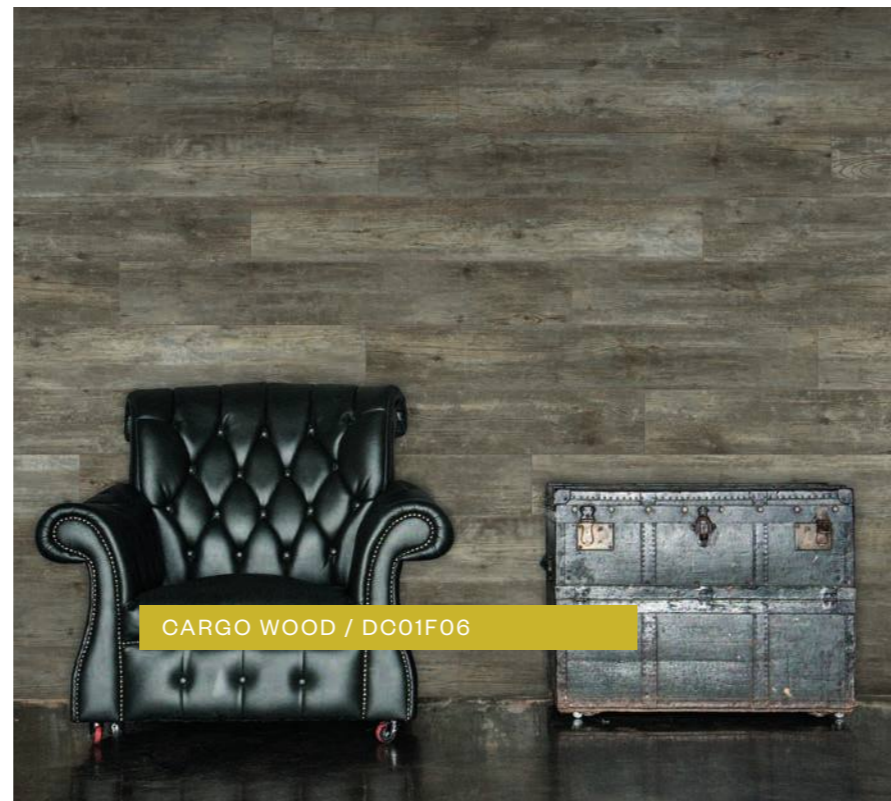

CARGO WOOD / DC01F06

All ZX designs are textured

ZX wall tile open v groove joint (300 x 600mm/170 x 1200mm)

ZX wall panel tongue & groove flush fit joint (600 x 2600mm)

Code	Design	Size	Pk Qty
TILES			
DOP3501	ROCCIA TILE	300 x 600 x 5	11
DC74201	GREY CONCRETE TILE	300 x 600 x 5	11
DC01T01	WHITE STONE TILE	300 x 600 x 5	11
DC01T24	WISE STONE TILE	300 x 600 x 5	11
DC01T22	BOCA STONE TILE	300 x 600 x 5	11
DC01T78	DUNE GREY TILE	300 x 600 x 5	11
DC0TC62	URBAN PINE TILE	300 x 600 x 5	11
DC01T04	WHITE OAK TILE	300 x 600 x 5	11
DC01F06	CARGO WOOD	170 x 1200 x 5	10
DC01F05	HAMMAM WOOD	170 x 1200 x 5	10
WALL PANELS			
DC01G26	ROCCIA	600 x 2600 x 5	2
DC01G01	WHITE STONE	600 x 2600 x 5	2
DC01G24	WISE STONE	600 x 2600 x 5	2
DC01G22	BOCA STONE	600 x 2600 x 5	2
DC01F78	DUNE GREY	600 x 2600 x 5	2