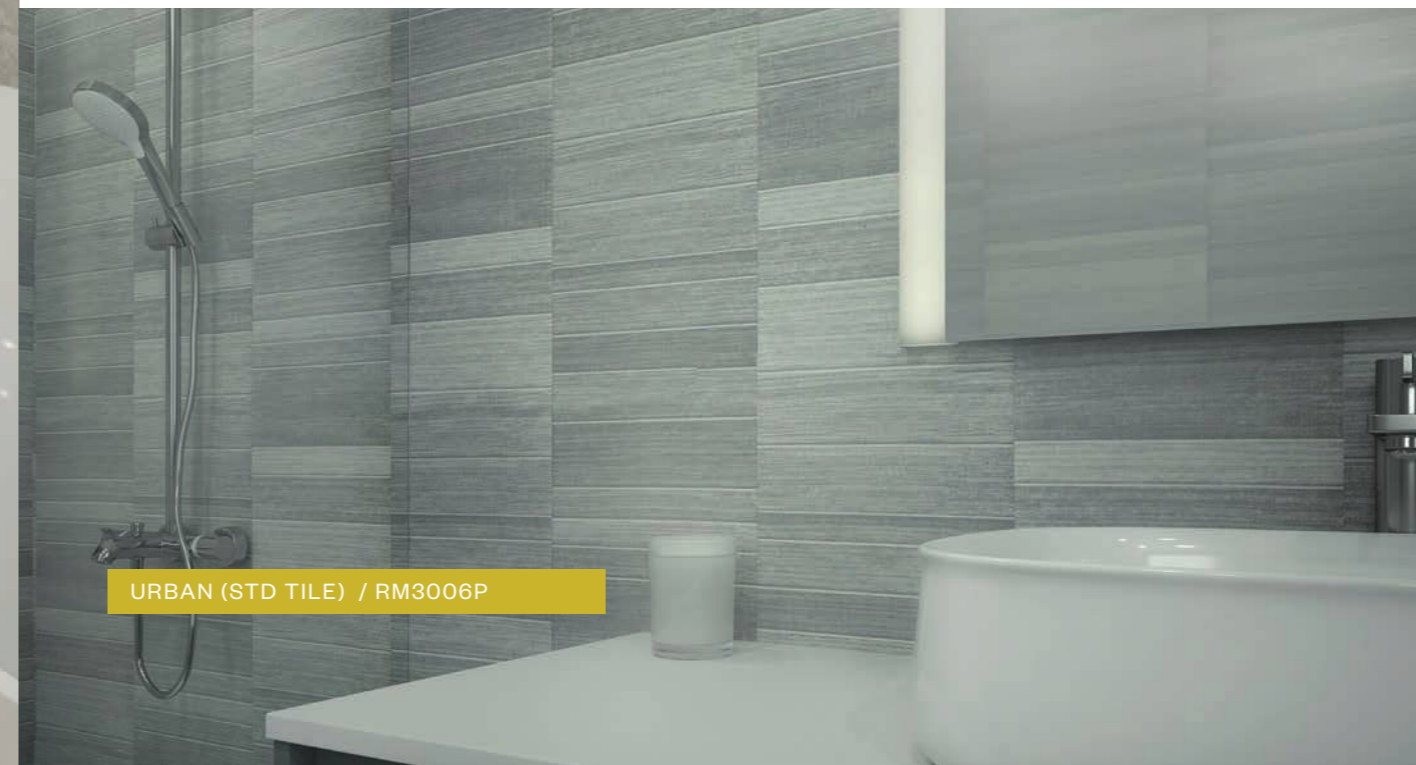

URBAN (STD TILE) / RM3006P

250mm Wall Panels

The 250mm panels come in a wide range of fifteen designs. Easy to manage and install, the range features stone, concrete, tile, wood, satin and marble effects with either matt, gloss or iridescent finishes.

- Contemporary matt & gloss finishes
- Quick and easy to fit
- 100% waterproof
- Easy to clean