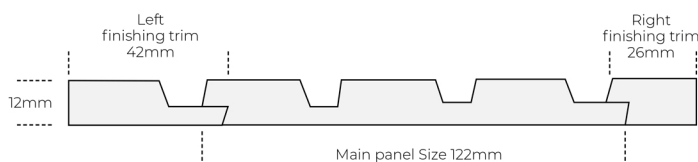

5 Slat 3DPSPANEL12212S-SM
L/H Trim 3DPSTRIM4212S-SM
R/H Trim 3DPSTRIM26.512S-SM

WALNUT

3 Slat 3DPSPANEL12212L-W
L/H Trim 3DPSTRIM4212L-W
R/H Trim 3DPSTRIM26.512L-W

5 Slat 3DPSPANEL12212S-W
L/H Trim 3DPSTRIM4212S-W
R/H Trim 3DPSTRIM26.512S-W

PURE OAK

3 Slat 3DPSPANEL12212L-PO
L/H Trim 3DPSTRIM4212L-PO
R/H Trim 3DPSTRIM26.512L-PO

5 Slat 3DPSPANEL12212S-PO
L/H Trim 3DPSTRIM4212S-PO
R/H Trim 3DPSTRIM26.512S-PO

PURE WHITE

3 Slat 3DPSPANEL12212L-PW
L/H Trim 3DPSTRIM4212L-PW
R/H Trim 3DPSTRIM26.512L-PW

5 Slat 3DPSPANEL12212S-PW
L/H Trim 3DPSTRIM4212S-PW
R/H Trim 3DPSTRIM26.512S-PW

Panel and finishing trim dimensions

All colour finishes also available in a 5 slat format