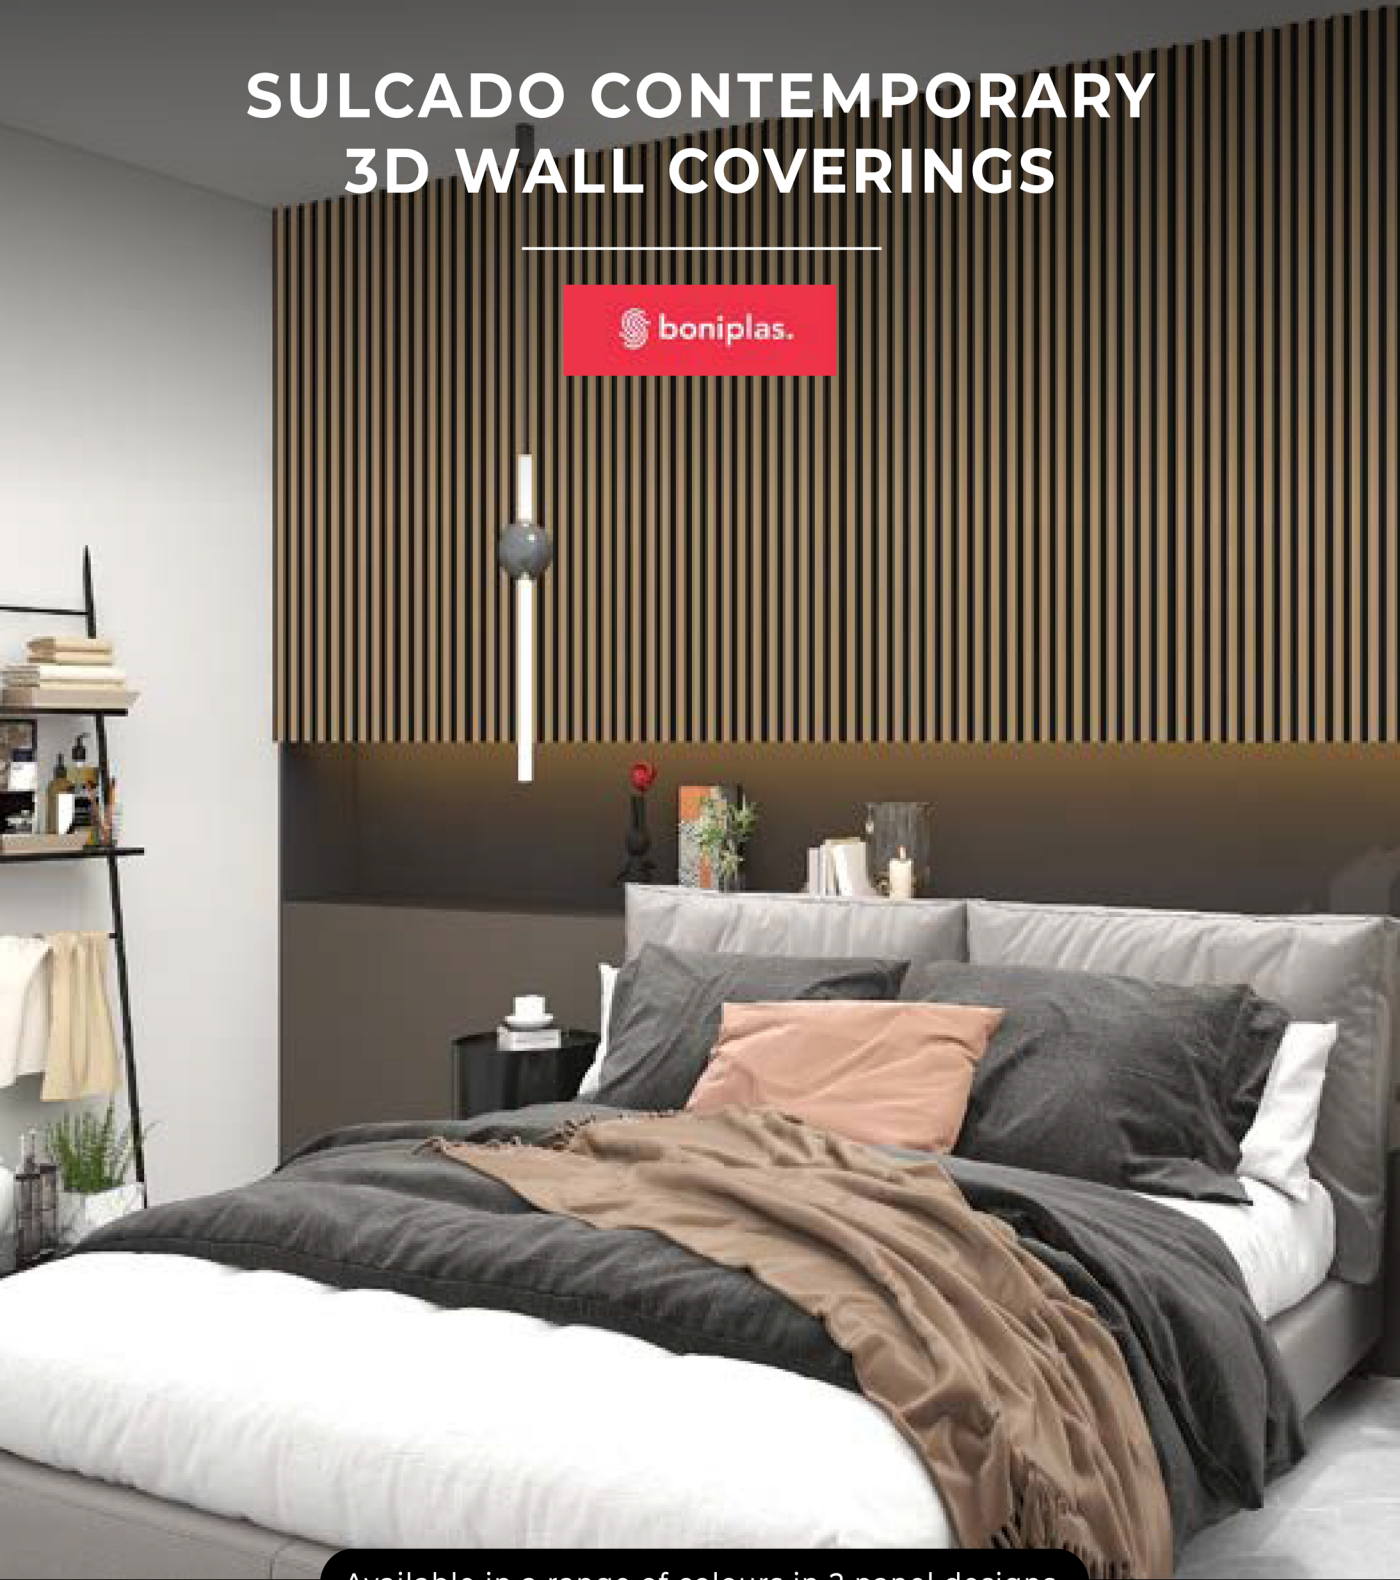

SULCADO CONTEMPORARY 3D WALL COVERINGS

Available in a range of colours in 2 panel designs

SULCADO CONTEMPORARY 3D WALL COVERINGS

122mm X 12mm X 2.6mtr

CHARCOAL

3 Slat 3DPSPANEL12212L-C
L/H Trim 3DPSTRIM4212L-C
R/H Trim 3DPSTRIM26.512L-C