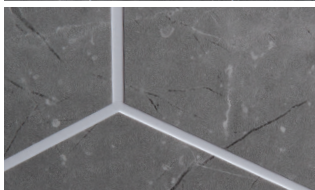

Grout Line panels offer all the benefits of our Neptune Mega Panel range with added routed grooves for a striking 3D tile effect.

For a classic look, you may choose the herringbone pattern or, for a bolder statement in the bathroom, why not choose the hexagonal design?

Grout Line panels are the quick to install, easy to clean alternative to ceramic tiles.

Lunar Stone Hexagon Tile

Riven Slate Tile

Matt Carrara Marble Tile

White Tile

White Straight Herringbone

White London Tile