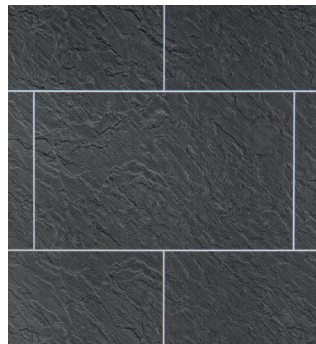

Grout Line panels offer all the benefits of our Neptune Mega Panel range with added routed grooves for a striking 3D tile effect.

For a classic look, you may choose the herringbone pattern or, for a bolder statement in the bathroom, why not choose the hexagonal design?

Grout Line panels are the quick to install, easy to clean alternative to ceramic tiles.

Lunar Stone Hexagon Tile

Riven Slate Tile

Matt Carrara Marble Tile

White Tile

White Straight Herringbone

White London Tile