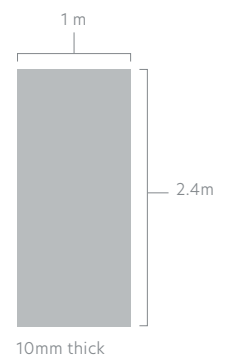

Quick & Easy Installation

Water Resistant

Easy to Clean and Maintain

CNC Routed for Perfect 'Grout Line' Alignment